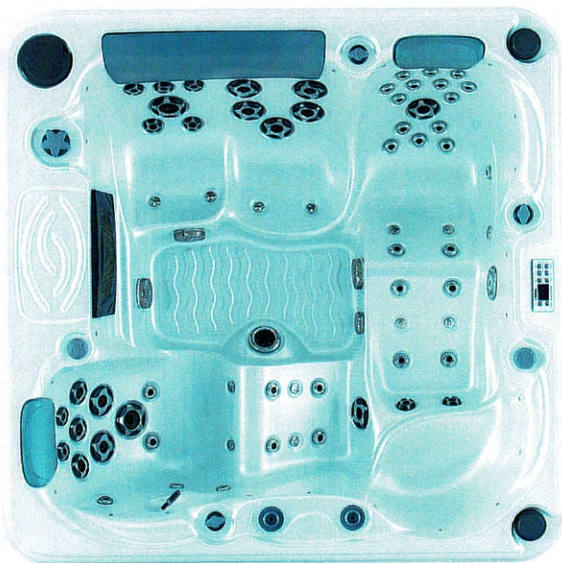

Sorrento 4

Size: 2000 x 2000 x 800mm

Seating: 4 People

Shell: USA ARISTECH Acrylic

Cabinet: PVC or Cedar

Water Capacity: 900 Litres

Power: 240Volt / 50Hz

(32Amps / Load Shed 19Amp)

Controller: USA Balboa Electronics

*Interest Free Finance Available

*Specifications subject to change without notice

Standard Features:

- Total Jets: 68
- Full Flow Hydro Therapy Jets: 33
- Rotary Hydro Therapy Jets: 23
- Air Jets: 12
- Power Plus Hydro Massage Pump: 1 x 3HP
- Power Plus Hydro Massage Pump: 1 x 2HP
- Eco Circulation Pump: 1 x 0.35HP
- Air Blower: 1 x 0.7KW
- Heater: 3KW
- Easy Care Cartridge Filters
- Pure Water Ozone
- Aromatherapy
- Illuminated Roman Fountain: 2 (7 changing colours)
- LED Light: 1 (7 changing colours)
- Fibre Optic Lights: 20 (7 changing colours)
- Ice Bucket
- Super Tough Stainless Steel Frame
- Economical Power Save Function
- Automatic Safety Shutdown Device (Australian First)
- Heat Pump / Gas Heater Ready